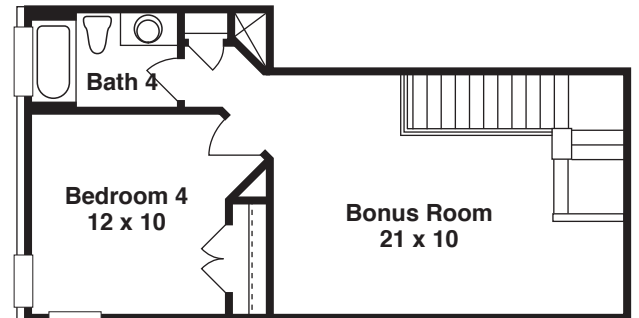

LOCAL. LEGENDARY. LASTING.

FLORENCE II

APPROXIMATELY 3,060 SQUARE FEET

www.sitterlehomes.com

Plans, prices and specifications are subject to change without notice. All square footages are approximate and vary per elevation. Illustration is an artist's rendering.