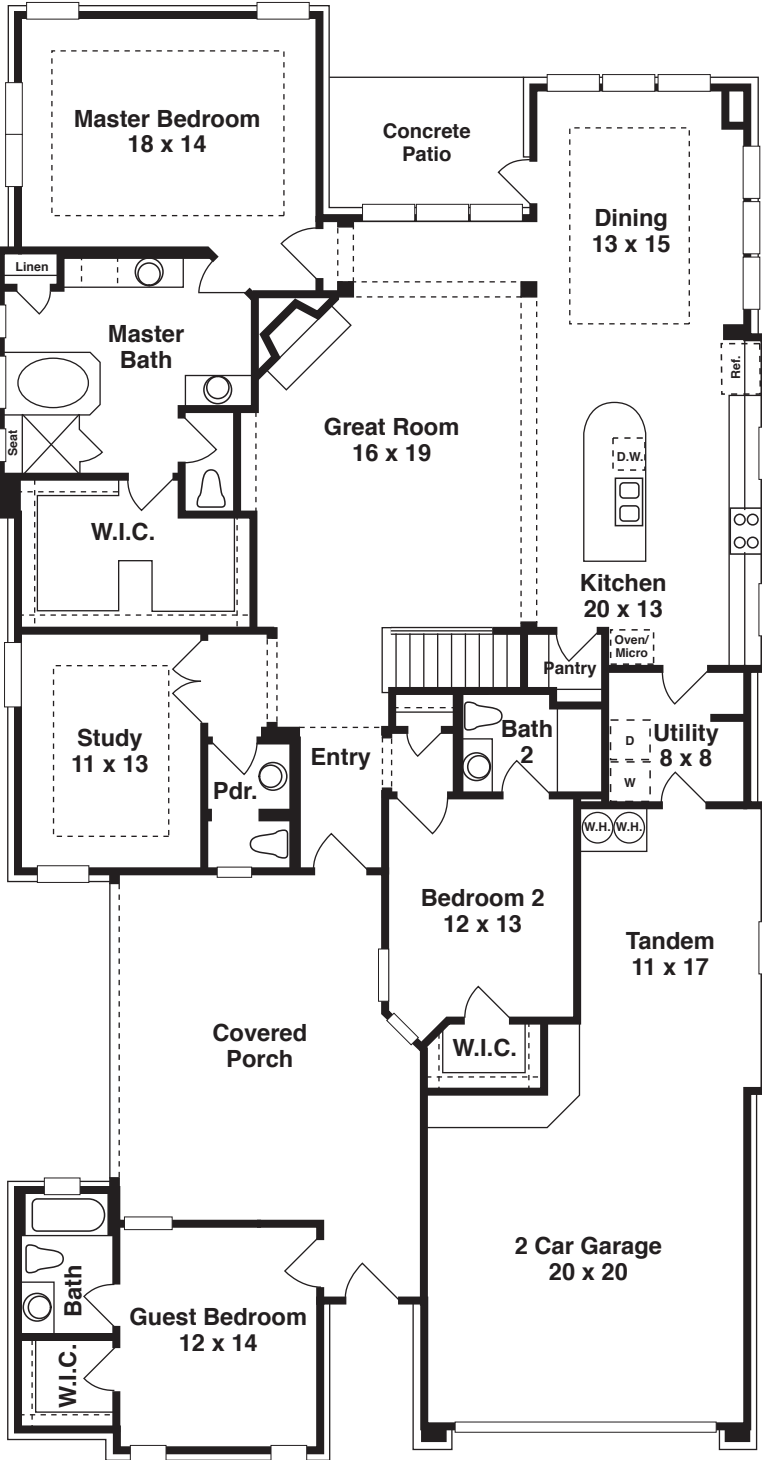

LOCAL. LEGENDARY. LASTING.

FLORENCE II

APPROXIMATELY 3,060 SQUARE FEET

www.sitterlehomes.com

Plans, prices and specifications are subject to change without notice. All square footages are approximate and vary per elevation. Illustration is an artist's rendering.

Austin Division
Plan 5004 (version 1.0) 1/18/13