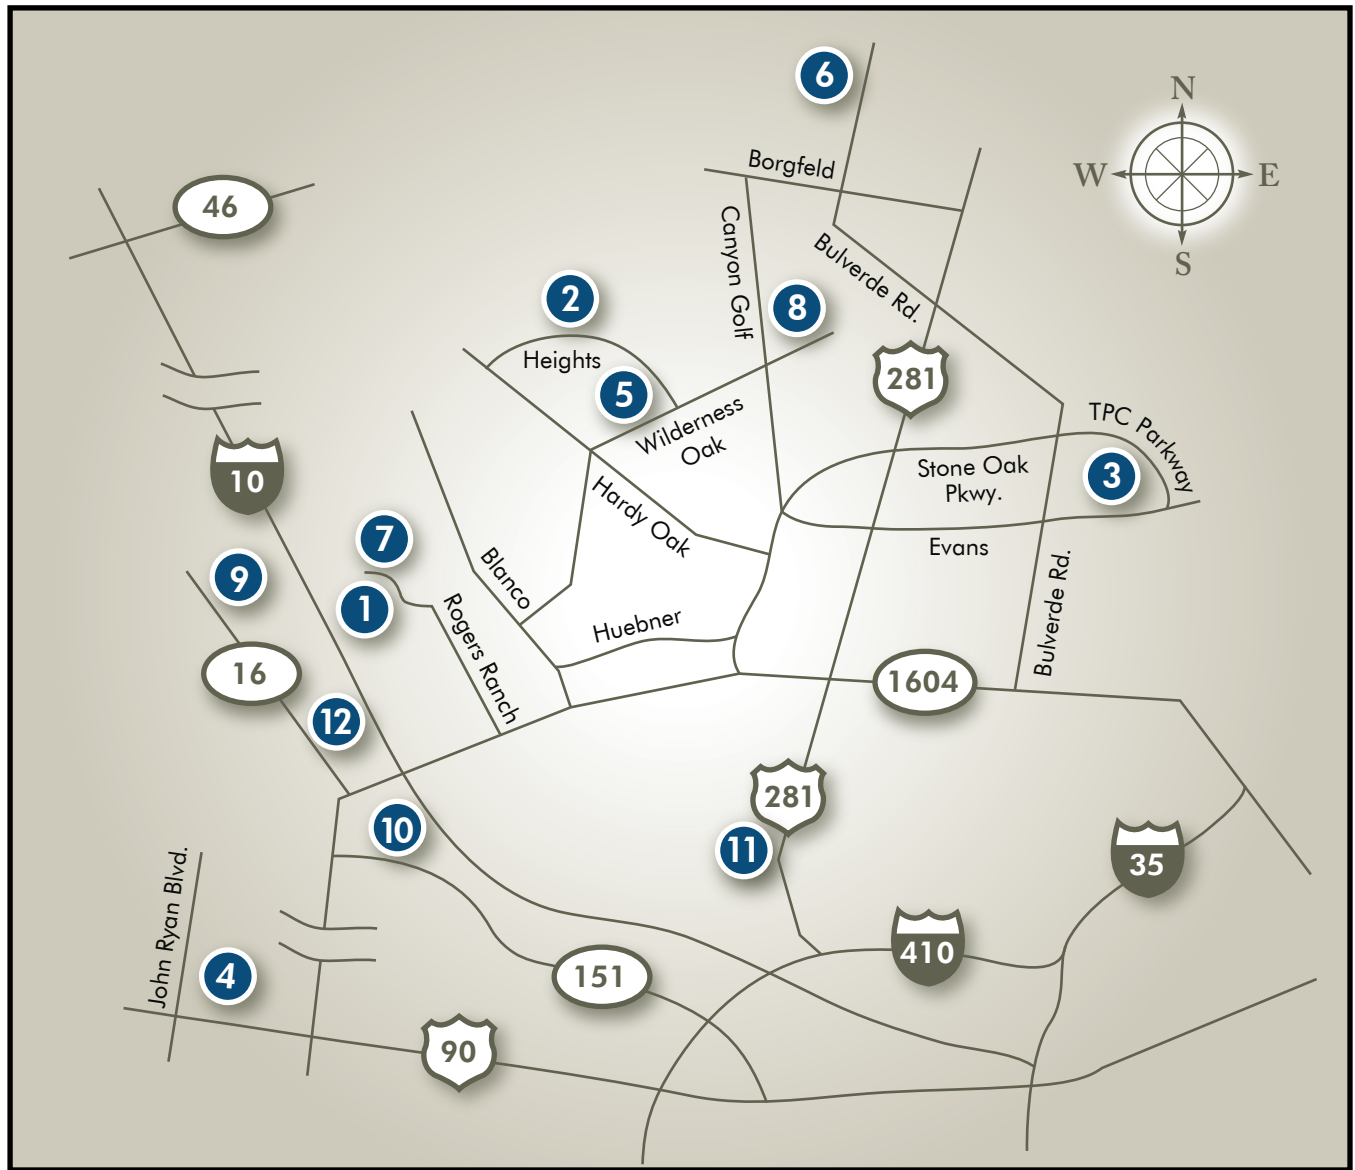

# Sitterle Homes Communities

1. The Gardens on Point Bluff in Rogers Ranch  
(210) 497-0033

2. Majestic Oaks in the Heights at Stone Oak  
(210) 494-3306

3. Campanas at Cibolo Canyons  
(210) 497-6500

4. The Gardens at Air Force Village\*  
(210) 568-3200

5. Stately Oaks in the Heights at Stone Oak  
(210) 481-6565

6. Prospect Creek at Kinder Ranch  
Metro (830) 980-8789

7. Salado Canyon in Rogers Ranch  
(210) 479-1400

8. San Miguel at Canyon Springs  
(210) 497-6080