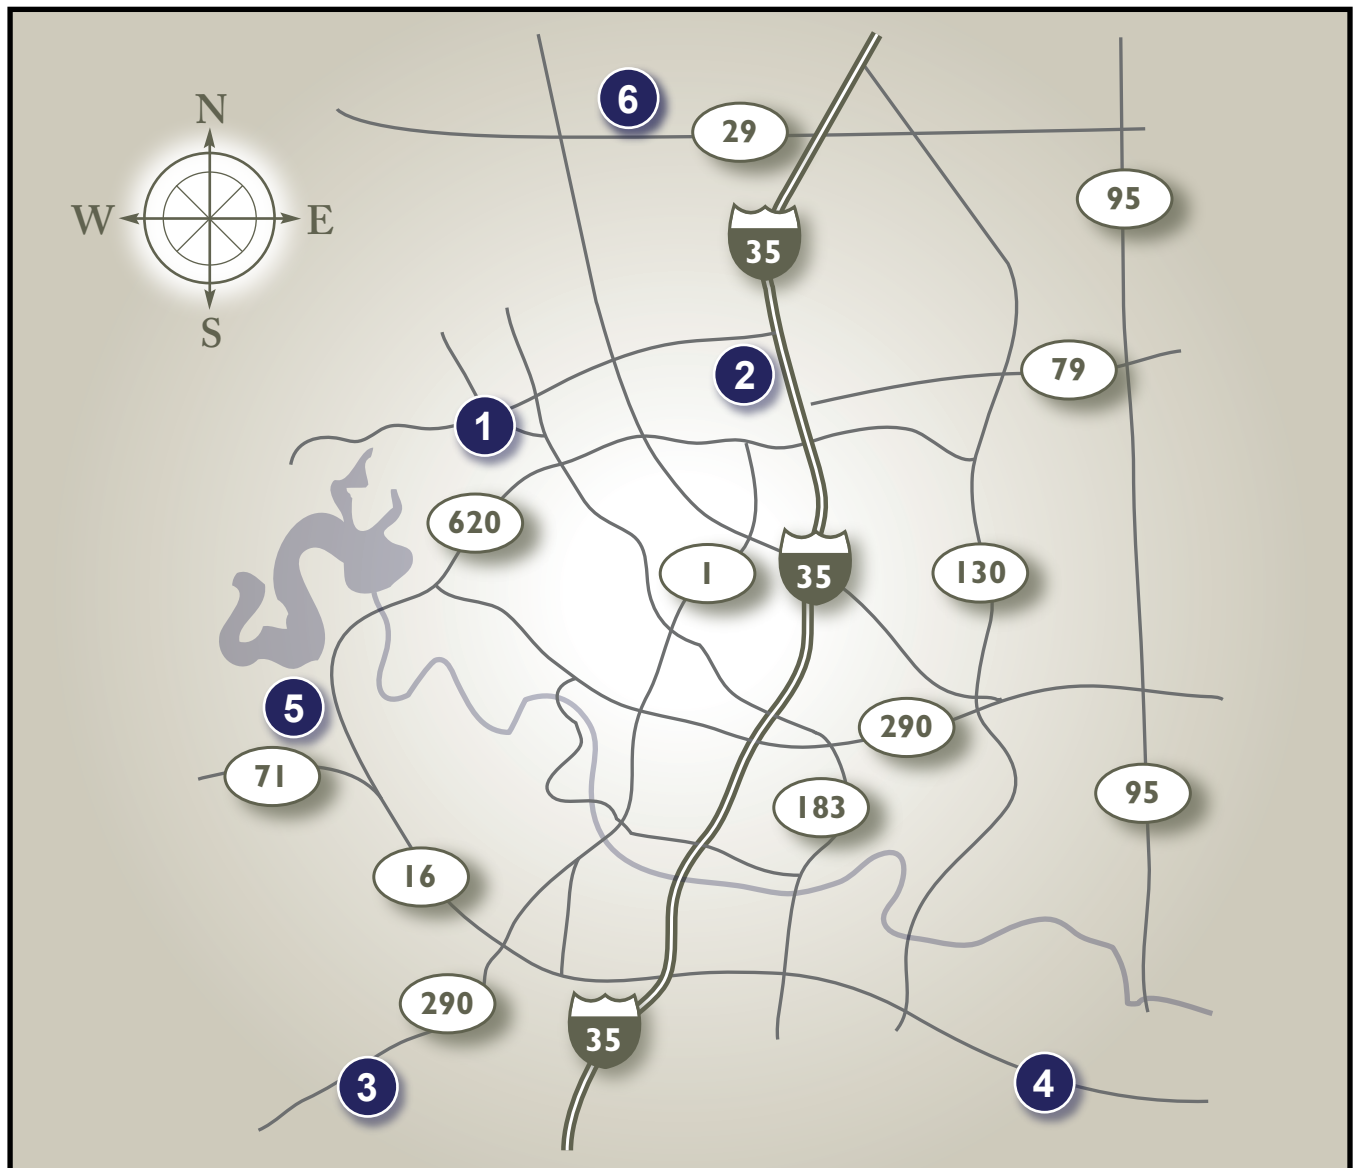

SITTERLE HOMES COMMUNITIES

FROM THE \$200's TO \$2 MILLION

- | | |
|--|-----------------------------------|
| 1. WESTSIDE PRESERVE AT BUTTERCUP CREEK FROM THE \$230'S | 4. THE COLONY FROM THE \$230'S |
| 2. BEHRENS RANCH FROM THE \$270'S | 5. SERENE HILLS COMING SOON |
| 3. KINLOCH COURT AT BELTERRA FROM THE \$350'S | 6. CIMARRON HILLS COMING SOON |